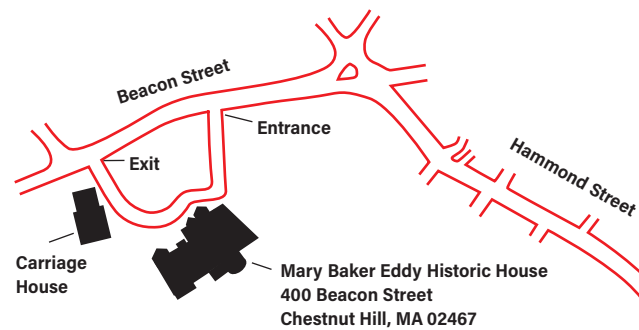

DIRECTIONS BETWEEN LONGYEAR MUSEUM AND THE MARY BAKER EDDY HISTORIC HOUSE AT 400 BEACON STREET

DIRECTIONS FROM 400 BEACON STREET

TO LONGYEAR MUSEUM (1.1 MILES):

Turn right on Beacon Street
Turn right on Hammond Street
Turn left on Middlesex Road
Turn right on Dunster Road
Museum entrance will be on the left

TO CHESTNUT HILL T STATION (0.8 MILE):

Turn right on Beacon Street
Turn right on Hammond Street
Turn left into parking lot of T station

DIRECTIONS FROM LONGYEAR MUSEUM

TO 400 BEACON STREET (1.1 MILES):

Turn right on Dunster Road
Turn left on Middlesex Road
Turn right on Hammond Road
Turn left on Beacon Street
House entrance will be on the left

TO CHESTNUT HILL T STATION (0.4 MILE):

Turn right on Dunster Road
Turn left on Middlesex Road
Turn right on Hammond Road
Turn right into parking lot of T station

LONGYEAR
MUSEUM