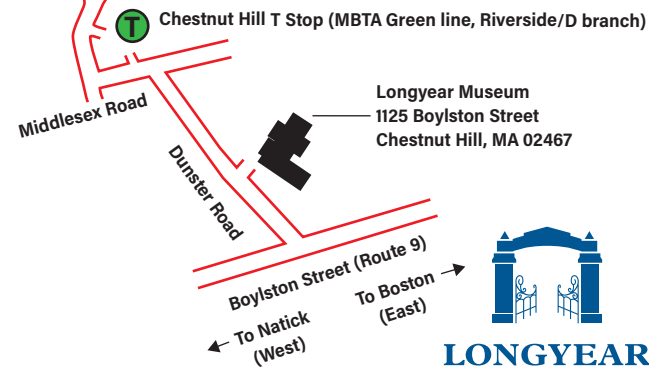

DIRECTIONS BETWEEN LONGYEAR MUSEUM AND THE MARY BAKER EDDY HISTORIC HOUSE AT 400 BEACON STREET

DIRECTIONS FROM 400 BEACON STREET

TO LONGYEAR MUSEUM (1.1 MILES):

Turn right on Beacon Street
Turn right on Hammond Street
Turn left on Middlesex Road
Turn right on Dunster Road
Museum entrance will be on the left

TO CHESTNUT HILL T STATION (0.8 MILE):

Turn right on Beacon Street
Turn right on Hammond Street
Turn left into parking lot of T station

DIRECTIONS FROM LONGYEAR MUSEUM

TO 400 BEACON STREET (1.1 MILES):

Turn right on Dunster Road
Turn left on Middlesex Road
Turn right on Hammond Road
Turn left on Beacon Street
House entrance will be on the left

TO CHESTNUT HILL T STATION (0.4 MILE):

Turn right on Dunster Road
Turn left on Middlesex Road
Turn right on Hammond Road
Turn right into parking lot of T station

LONGYEAR
MUSEUM